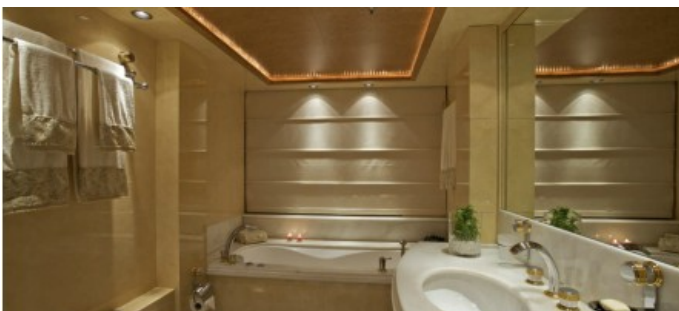

dcweb@burgessyachts.com | www.burgessyachts.com

LONDON
+44 20 7766 4300

MONACO
+377 9797 8121

NEW YORK
+1 212 223 0410

MIAMI
+1 305 672 0150

LOS ANGELES
+1 310 425 5112

SINGAPORE | PALMA | MOSCOW
ATHENS | SEATTLE | TOKYO