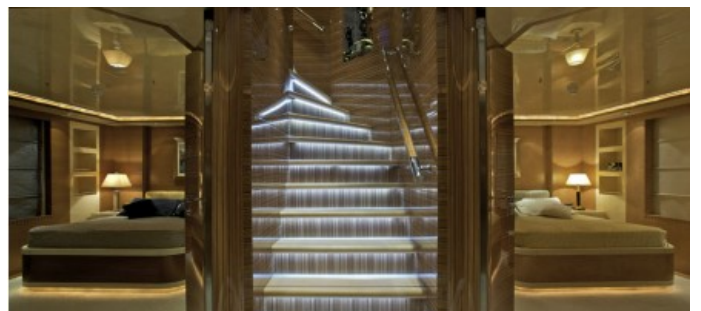

dcweb@burgessyachts.com | www.burgessyachts.com

LONDON
+44 20 7766 4300

MONACO
+377 9797 8121

NEW YORK
+1 212 223 0410

MIAMI
+1 305 672 0150

LOS ANGELES
+1 310 425 5112

SINGAPORE | PALMA | MOSCOW
ATHENS | SEATTLE | TOKYO