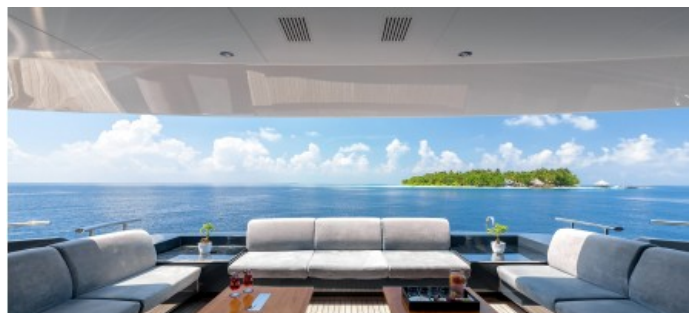

dcweb@burgessyachts.com | www.burgessyachts.com

LONDON
+44 20 7766 4300

MONACO
+377 9797 8121

NEW YORK
+1 212 223 0410

MIAMI
+1 305 672 0150

LOS ANGELES
+1 310 425 5112

SINGAPORE | PALMA | MOSCOW
ATHENS | SEATTLE | TOKYO