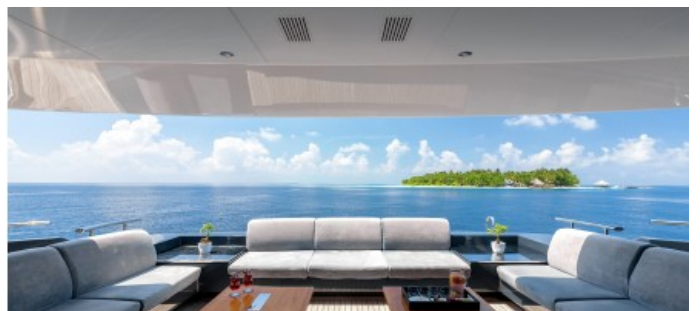

dcweb@burgessyachts.com | www.burgessyachts.com

LONDON
+44 20 7766 4300

MONACO
+377 9797 8121

NEW YORK
+1 212 223 0410

MIAMI
+1 305 672 0150

LOS ANGELES
+1 310 425 5112

SINGAPORE | PALMA | MOSCOW
ATHENS | SEATTLE | TOKYO