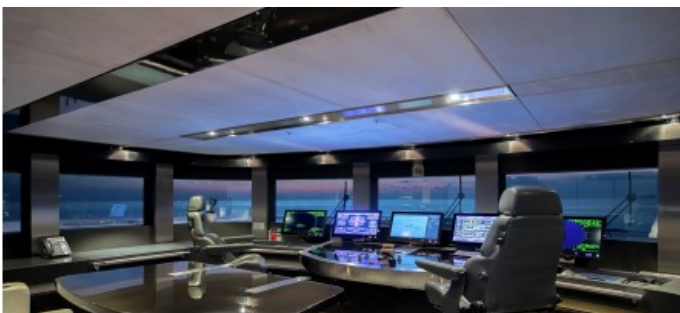

dcweb@burgessyachts.com | www.burgessyachts.com

LONDON
+44 20 7766 4300

MONACO
+377 9797 8121

NEW YORK
+1 212 223 0410

MIAMI
+1 305 672 0150

LOS ANGELES
+1 310 425 5112

SINGAPORE | PALMA | MOSCOW
ATHENS | SEATTLE | TOKYO