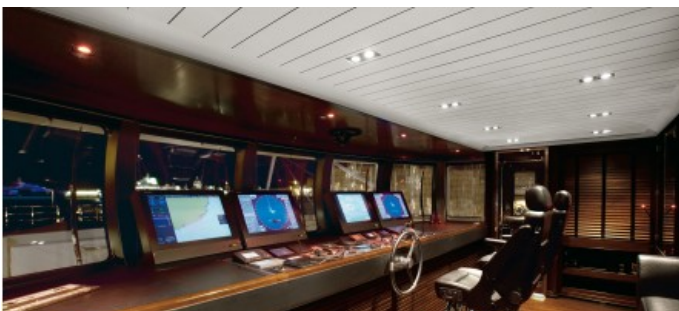

salesweb@burgessyachts.com | www.burgessyachts.com

LONDON
+44 20 7766 4300

MONACO
+377 9797 8121

NEW YORK
+1 212 223 0410

MIAMI
+1 305 672 0150

LOS ANGELES
+1 310 425 5112

ATHENS | PALMA | MOSCOW
SEATTLE | TOKYO