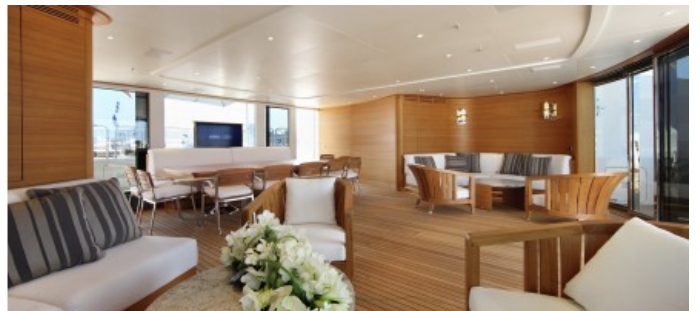

dcweb@burgessyachts.com | www.burgessyachts.com

LONDRES
+44 20 7766 4300

MONACO
+377 9797 8121

NEW YORK
+1 212 223 0410

MIAMI
+1 305 672 0150

LOS ANGELES
+1 310 425 5112

SINGAPORE | PALMA | MOSCOU
ATHENS | SEATTLE | TOKYO