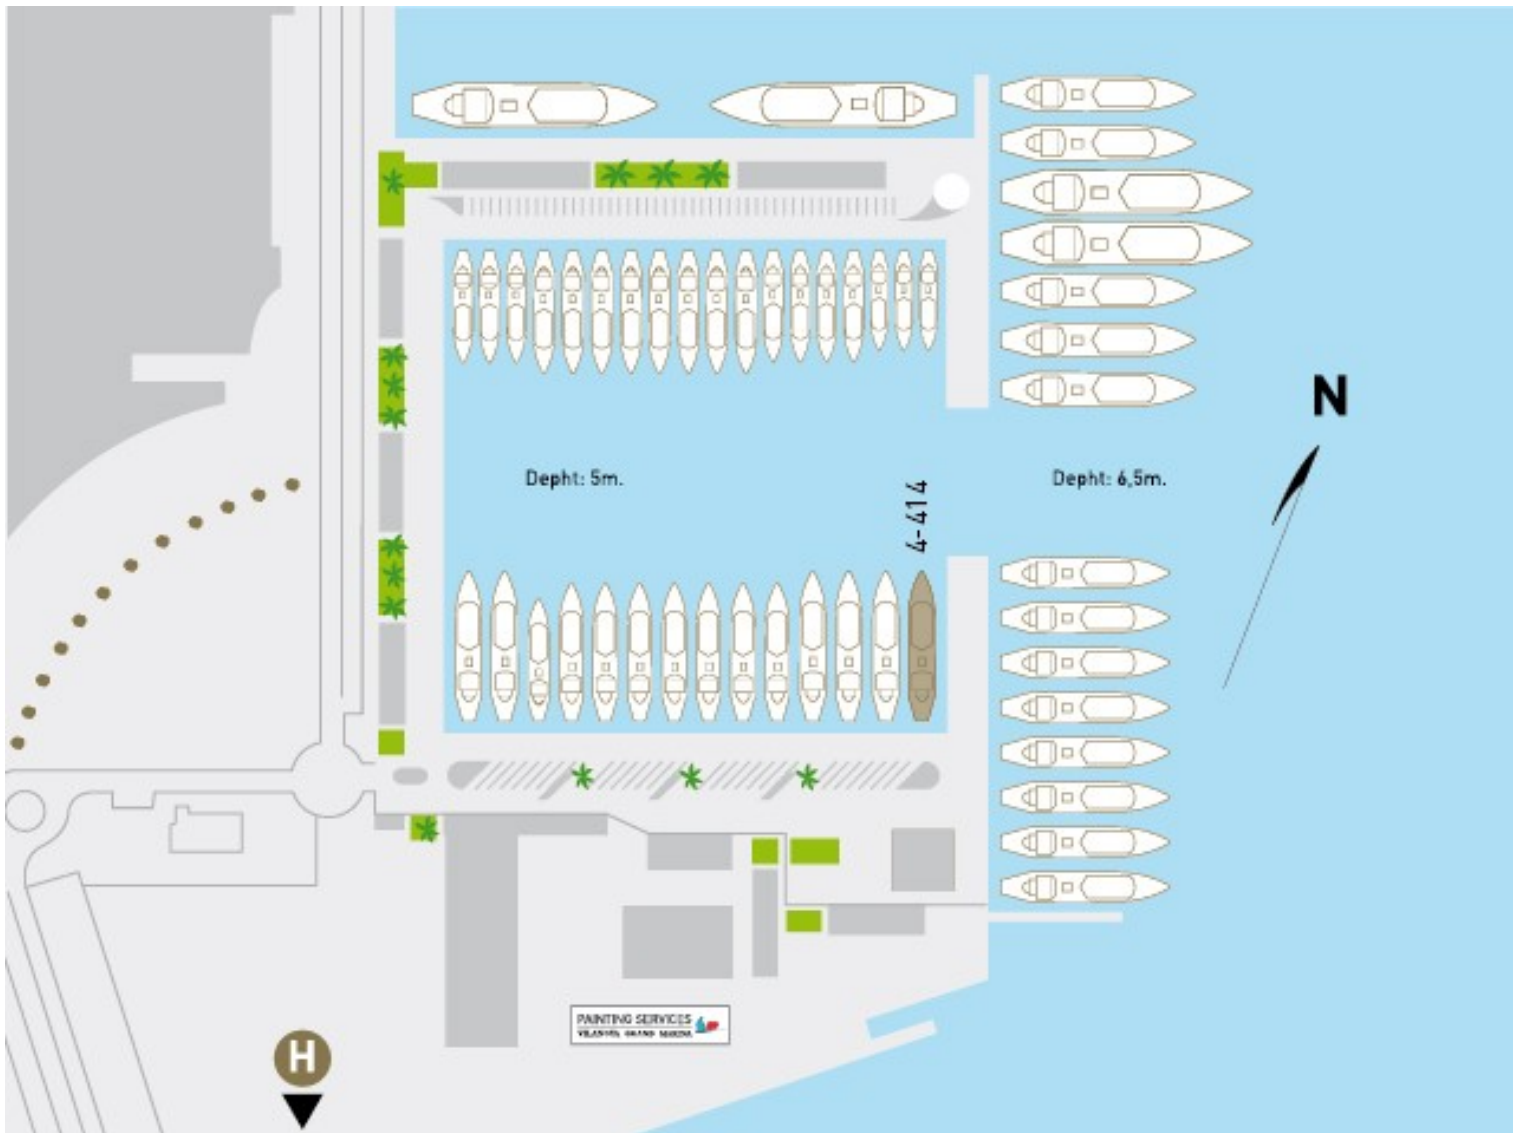

VILANOVA GRAND MARINA BERTH 4-414

Vilanova Grand Marina-Barcelona is the first marina in the Mediterranean that was conceived and designed exclusively for superyachts. Located in the prestigious port of Vilanova, it is just 35 minutes' drive from the cosmopolitan centre of Barcelona.

РАЗМЕЩЕНИЕ	Spain	ЦЕНА	EUR 1,400,000 (USD 1,494,000*)
СРОК АРЕНДЫ	until 2040	* В целях сравнения стоимость конвертируется в выбранную валюту согласно текущему обменному курсу	
МАКСИМАЛЬНАЯ ДЛИНА	45m (147.7ft)	КЛЮЧЕВЫЕ ХАРАКТЕРИСТИКИ	<ul style="list-style-type: none">• 49 moorings for super and megayachts• Largest dock: 130m• Strategic location in Europe• Commercial facilities• Dock masters• Changing rooms• Sail lockers• Painting shed• Workshops• Captain's office• Harbour master office• Shipyard offices• Heli-pad• Internet via hardwire and high quality Wi-Fi connection• Shore power 1,000 Amp
МАХ. ВЕАМ	12m (39.4ft)		

МАЙАМИ
+1 305 672 0150

ЛОС-АНДЖЕЛЕС
+1 310 425 5112

СИНГАПУР | ПАЛЬМА | МОСКВА
АФИНЫ | СИЭТЛ | ТОКИО

VILANOVA GRAND MARINA BERTH 4-414

Vilanova Grand Marina-Barcelona is the first marina in the Mediterranean that was conceived and designed exclusively for superyachts. Located in the prestigious port of Vilanova, it is just 35 minutes' drive from the cosmopolitan centre of Barcelona.